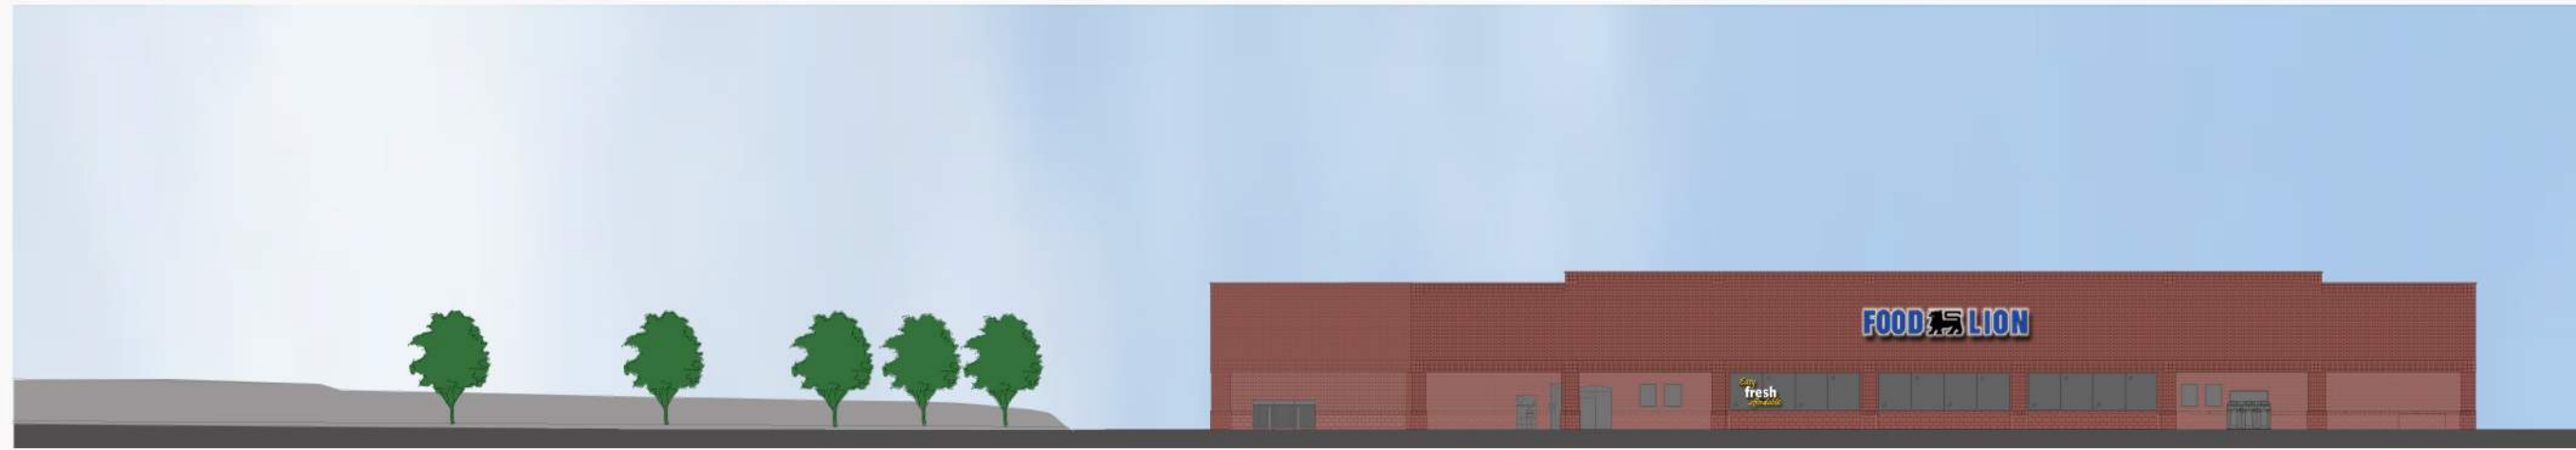

NORTH ELEVATION

WEST ELEVATION

SOUTH ELEVATION

EAST ELEVATION

SITE KEY PLAN

**FOOD LION STORE 1319**  
 30290 Mt. Wolf Rd.  
 Charlotte Hall, MD 20622

THE COLORS SHOWN IN THE RENDERING ARE CLOSE APPROXIMATIONS. DUE TO INK VARIATIONS AND DIFFERENCES IN PRINTERS, AN EXACT COLOR MATCH CANNOT BE ACHIEVED. THE VIEW IS ADVISED TO USE THE RENDERING AS A GUIDELINE FOR THE ARRANGEMENT OF COLORS ON THE BUILDING, AND TO THEN REFER TO THE ACTUAL COLOR OR MATERIAL SAMPLES PROVIDED.