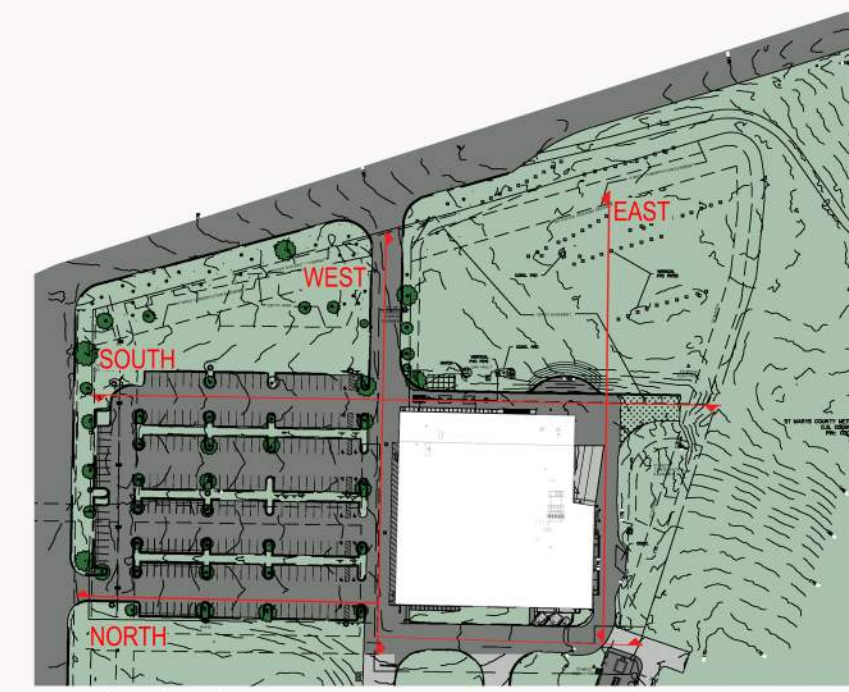

NORTH ELEVATION

WEST ELEVATION

SOUTH ELEVATION

EAST ELEVATION

SITE KEY PLAN

**FOOD LION STORE 1319**  
 30290 Mt. Wolf Rd.  
 Charlotte Hall, MD 20622

THE COLORS SHOWN IN THE RENDERING ARE CLOSE APPROXIMATIONS. DUE TO INK VARIATIONS AND DIFFERENCES IN PRINTERS, AN EXACT COLOR MATCH CANNOT BE ACHIEVED. THE VIEW IS ADVISED TO USE THE RENDERING AS A GUIDELINE FOR THE ARRANGEMENT OF COLORS ON THE BUILDING, AND TO THEN REFER TO THE ACTUAL COLOR OR MATERIAL SAMPLES PROVIDED.

LITTLE: 122-13133-00  
 01/28/2020